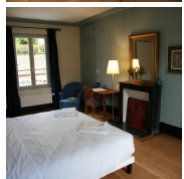

Friend Geoffroy's Bedroom

It is a large family room, including another room next door but separated, offering the possibility of sleeping four adults and add a crib. A bathroom with double access, bath and toilet, allows everyone to feel at home.

[1]

[2]

[3]

[4]

[5]

[6]

Repères :

Family suite with master bedroom and adjoining bedroom with two single beds Bathroom with bathtub

Secure Wifi

Hair dryer

Access to the music room - library

Documents :

[The blue bathroom with a bathtub](#)^[9]

[Large and cosy parental bedroom, ideal to read, write or paint...](#)^[10]

[A kingsize double bed which can also become two comfortable single beds](#)^[11]

[Artists like the space and the place...as it shows on the Visitor's book](#)^[12]

[And the children feel happy, close, but not too close to their parents](#)^[9]

[The family suite of Friend Geoffroy has two independent bedrooms](#)^[14]